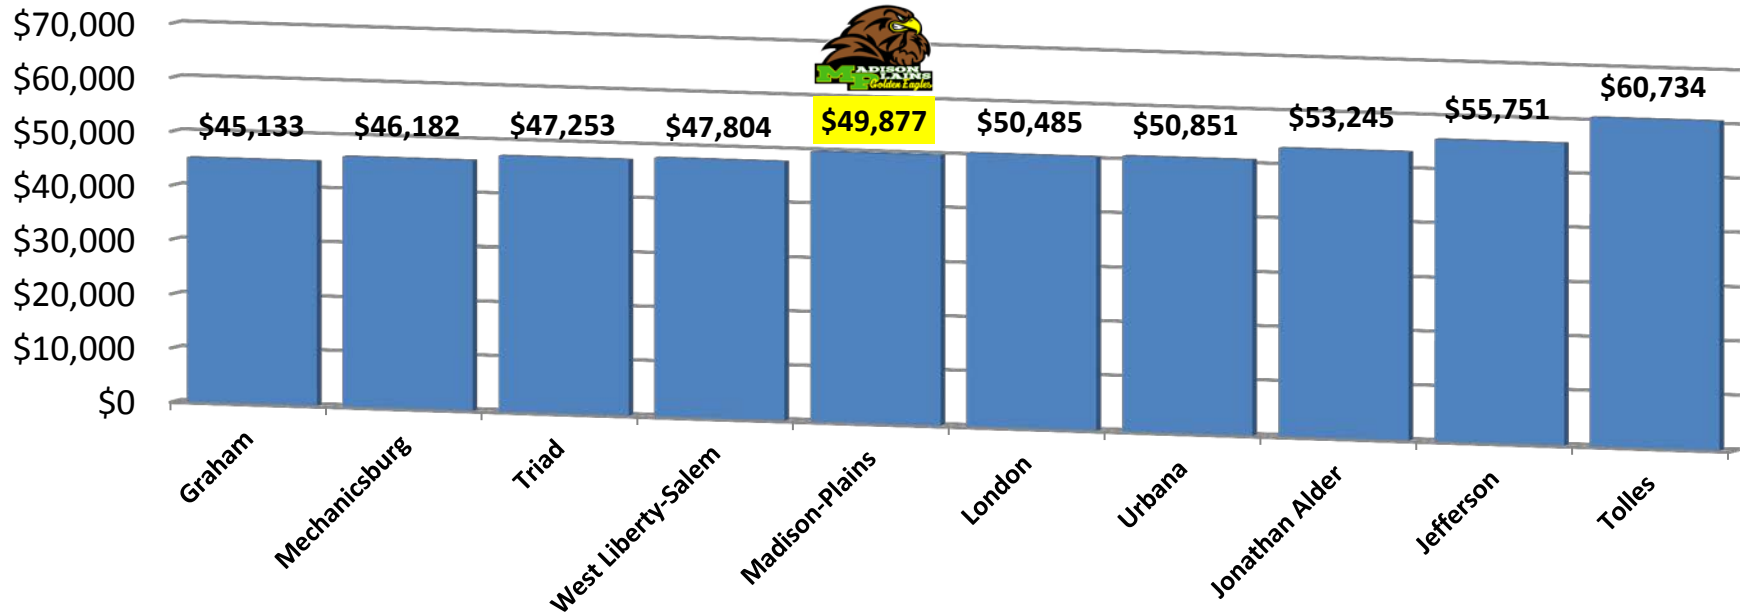

Teachers FY17 Average Salary Schedule Amount - Bachelors

■ BA