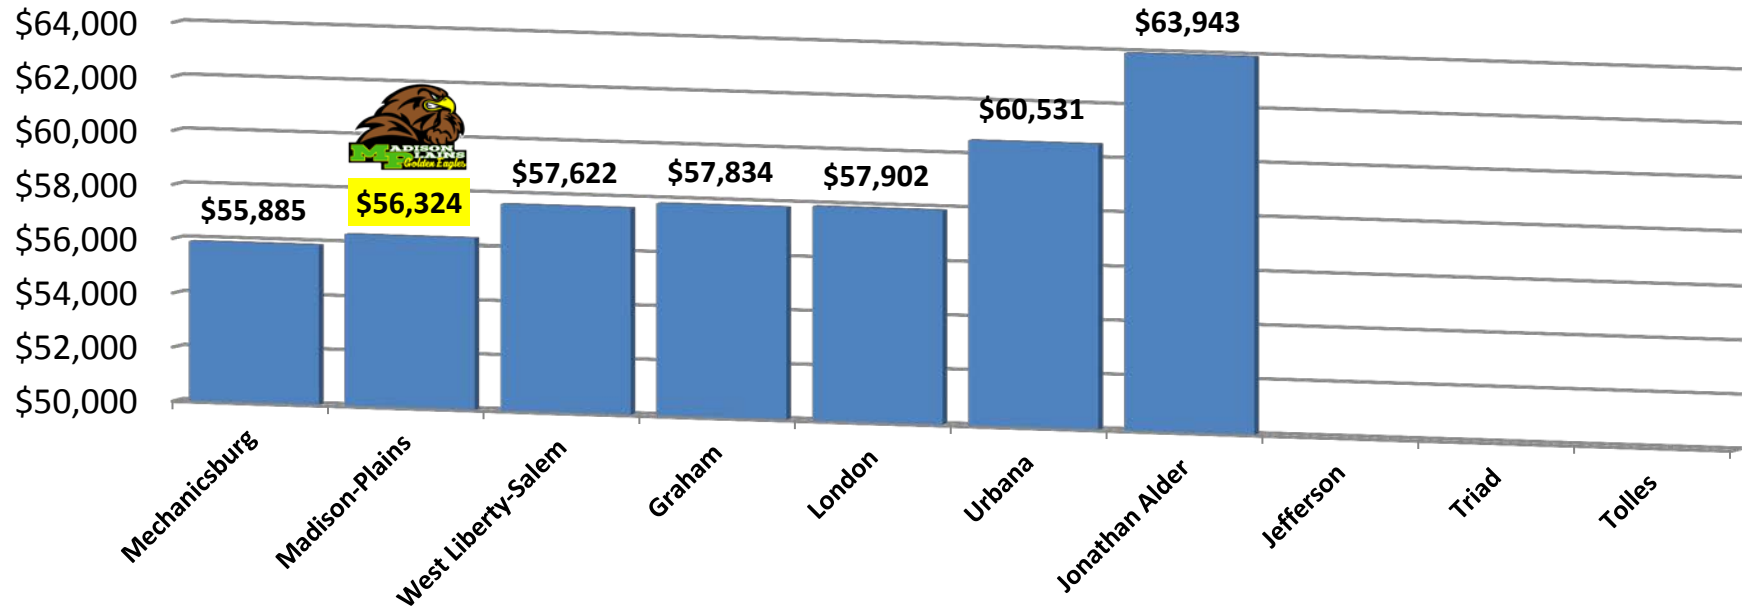

Teachers FY17 Average Salary Schedule Amount - MA+15

■ MA+15