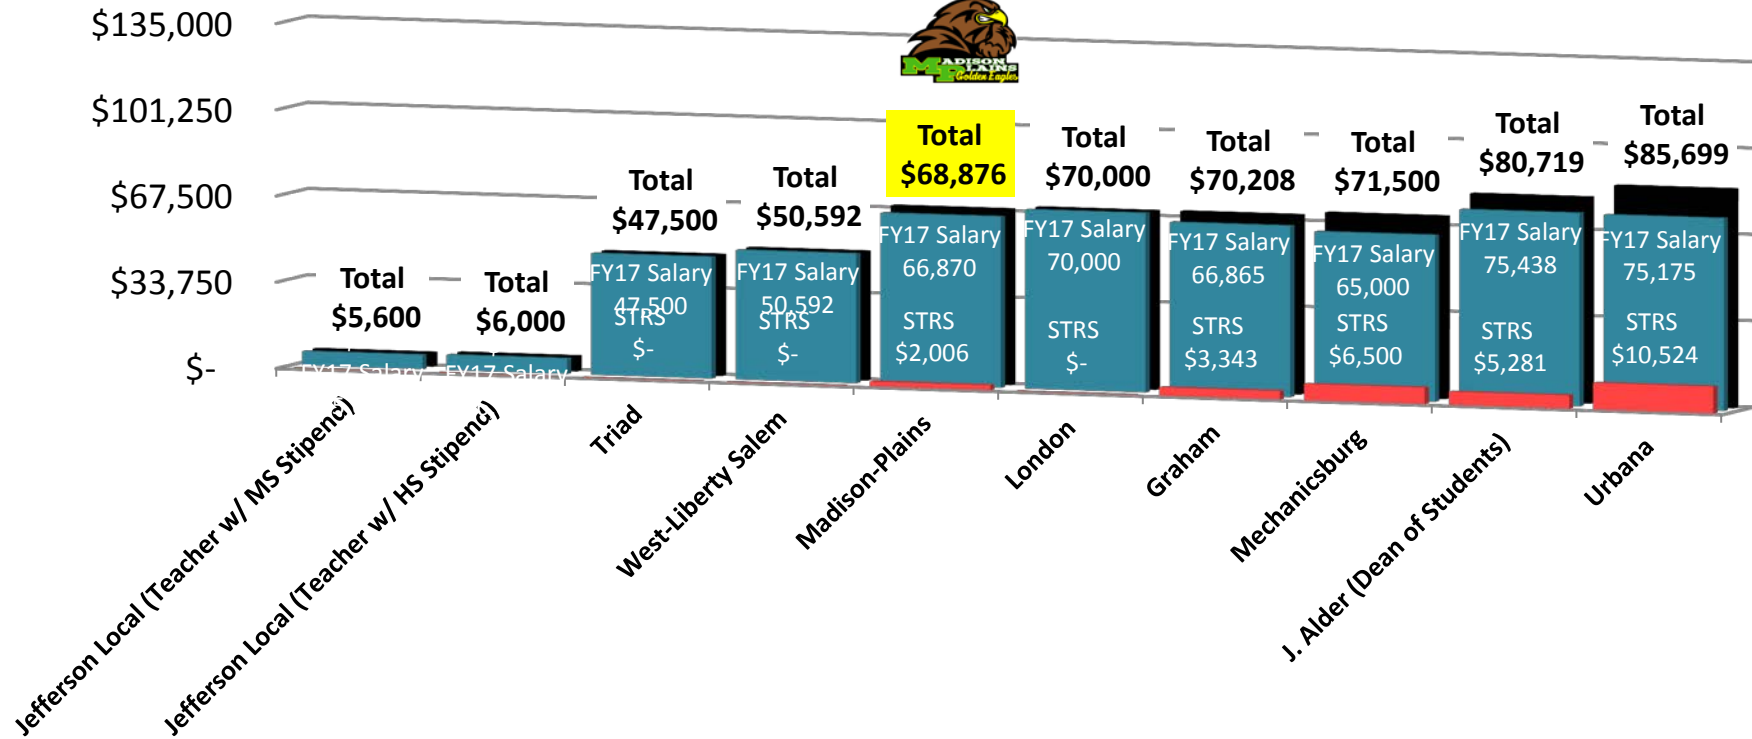

Athletic Director FY17 Actual Salaries

■ STRS ■ FY17 Salary ■ Total