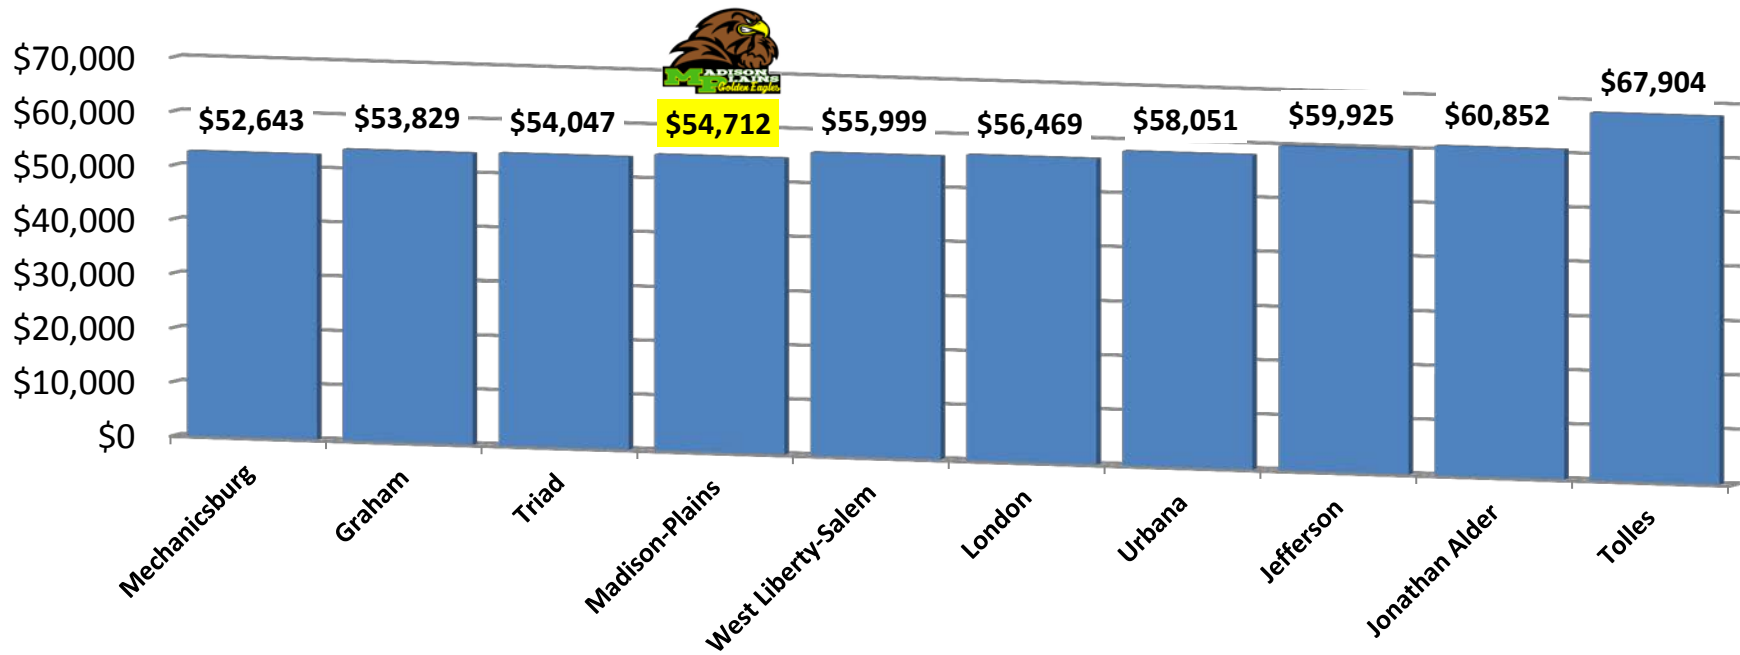

Teachers FY17 Average Salary Schedule Amount - Masters

■ Masters